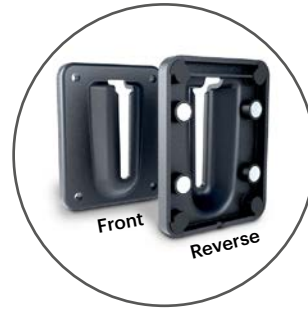

# Retractable Barrier Tape Post Kit

The post-mounted retractable barrier kit provides a temporary cordon to prevent access to walkways or zones within a facility. It rapidly controls the flow of traffic and is ideal for closing off an area for activities such as cleaning and maintenance.

The multi-directional, self-retracting barrier tape reel is universally compatible with any polymer barrier system and fits easily to post caps with a diameter of 80mm or more. The extendable fabric tape can be clipped in place using a multi-directional, post-mounted receiver or a vertical surface-mounted receiver.

1 x lockable self-retracting  
9m tape reel

1 x post receiver unit  
Easy fit to any polymer  
barrier post with a  
minimum diameter of  
80mm.

1 x vertical receiver unit  
Featuring mounting holes  
and integrated magnets.

## Technical Information

Dimensions (mm)

Tape reel

Post receiver unit

Vertical receiver unit

Strong, high-visibility fabric tape attached to a post receiver unit.