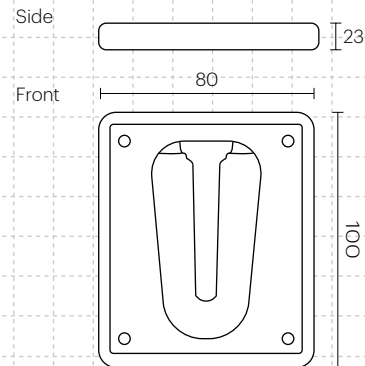

The multi-directional, self-retracting barrier tape reel is universally compatible with any polymer barrier system and fits easily to post caps with a diameter of 80mm or more. The extendable fabric tape can be clipped in place using a multi-directional, post-mounted receiver or a vertical surface-mounted receiver.

1 x lockable self-retracting  
9m tape reel

1 x post receiver unit  
Easy fit to any polymer  
barrier post with a  
minimum diameter of  
80mm.

1 x vertical receiver unit  
Featuring mounting holes  
and integrated magnets.

## Technical Information

Dimensions (mm)

Tape reel

Post receiver unit

Vertical receiver unit

Strong, high-visibility fabric tape attached to a post receiver unit.