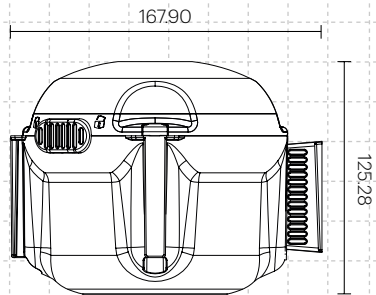

The multi-directional, self-retracting barrier tape reel is universally compatible with any polymer barrier system and fits easily to post caps with a diameter of 80mm or more. The extendable fabric tape can be clipped in place using a multi-directional, post-mounted receiver or a vertical surface-mounted receiver.

1 x lockable self-retracting  
9m tape reel

1 x post receiver unit  
Easy fit to any polymer  
barrier post with a  
minimum diameter of  
80mm.

1 x vertical receiver unit  
Featuring mounting holes  
and integrated magnets.

Also available, A4  
Sign Board Unit  
attachment  
(sold seperately)

## Technical Information

Dimensions (mm)

Tape reel

Post receiver unit

Vertical receiver unit

Strong, high-visibility fabric tape attached to a post receiver unit.