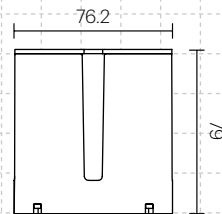

1 x lockable self-retracting  
9m tape reel

1 x post receiver unit  
Easy fit to any polymer  
barrier post with a  
minimum diameter of  
80mm.

1 x vertical receiver unit  
Featuring mounting holes  
and integrated magnets.

## Technical Information

Dimensions (mm)

Tape reel

Post receiver unit

Vertical receiver unit

Strong, high-visibility fabric tape attached to a post receiver unit.